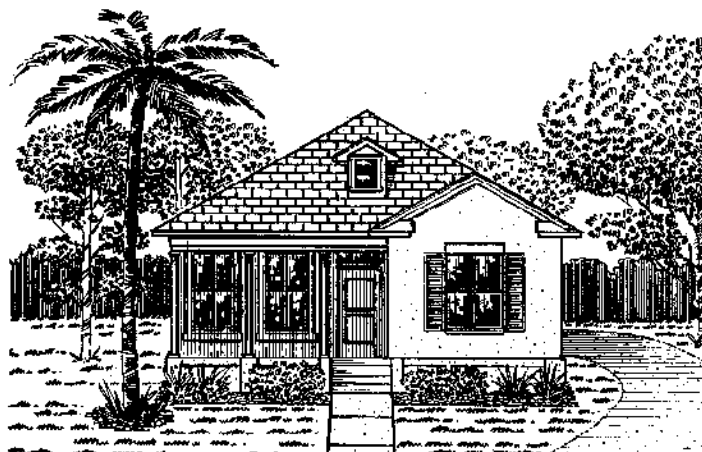

# The Royal Palm

3 Bedrooms □ 2 Baths □ Screened Lanai □ 2 Car Garage □ Front Porch

Traditional  
Neighborhood

LIVING AREA	1862
GARAGE	434
SCREENED LANAI	138
FRONT PORCH	133
BREEZEWAY	46
<b>TOTAL SQ. FT.</b>	<b>2613</b>