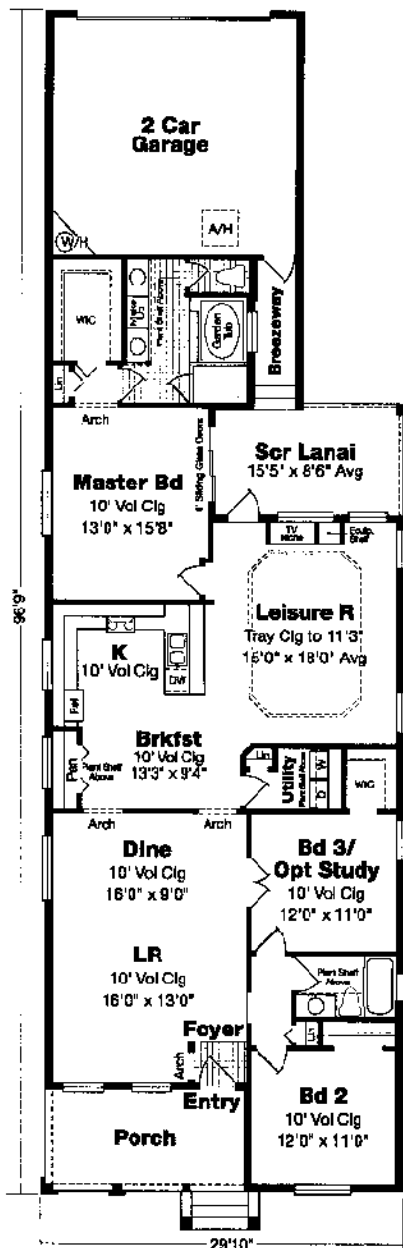

# The Royal Palm

3 Bedrooms □ 2 Baths □ Screened Lanai □ 2 Car Garage □ Front Porch

Traditional  
Neighborhood

LIVING AREA	1862
GARAGE	434
SCREENED LANAI	138
FRONT PORCH	133
BREEZEWAY	46
<b>TOTAL SQ. FT.</b>	<b>2613</b>