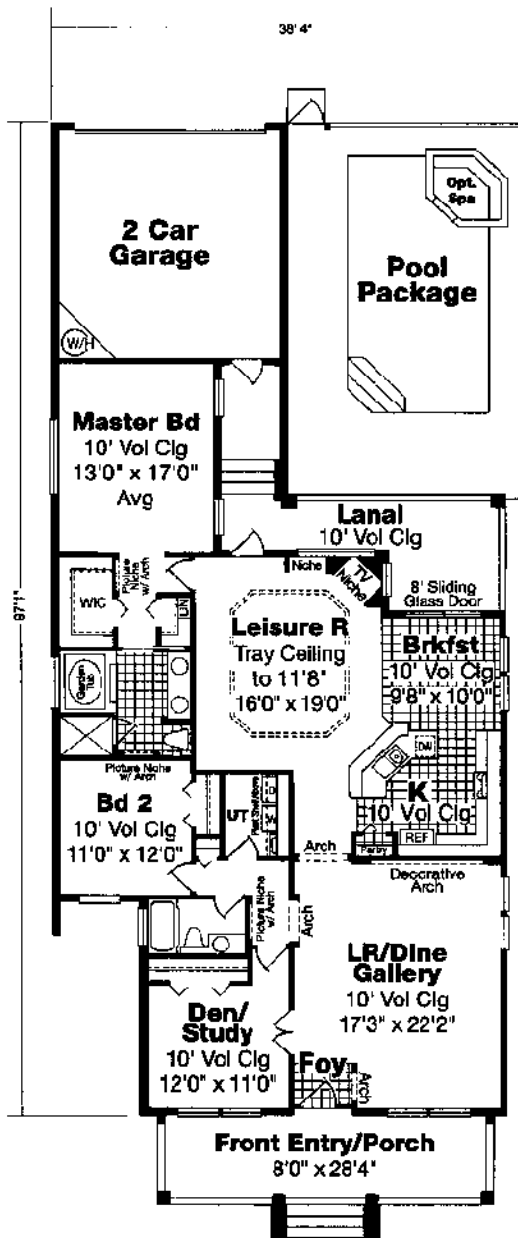

The Richmond

3 Bedrooms □ 2 Baths □ Screened Lanai □ 2 Car Garage □ Front Porch

Traditional
Neighborhood

LIVING AREA	1985
GARAGE	425
SCREENED LANAI	173
FRONT PORCH	225
BREEZEWAY	65
TOTAL SQ. FT.	2873