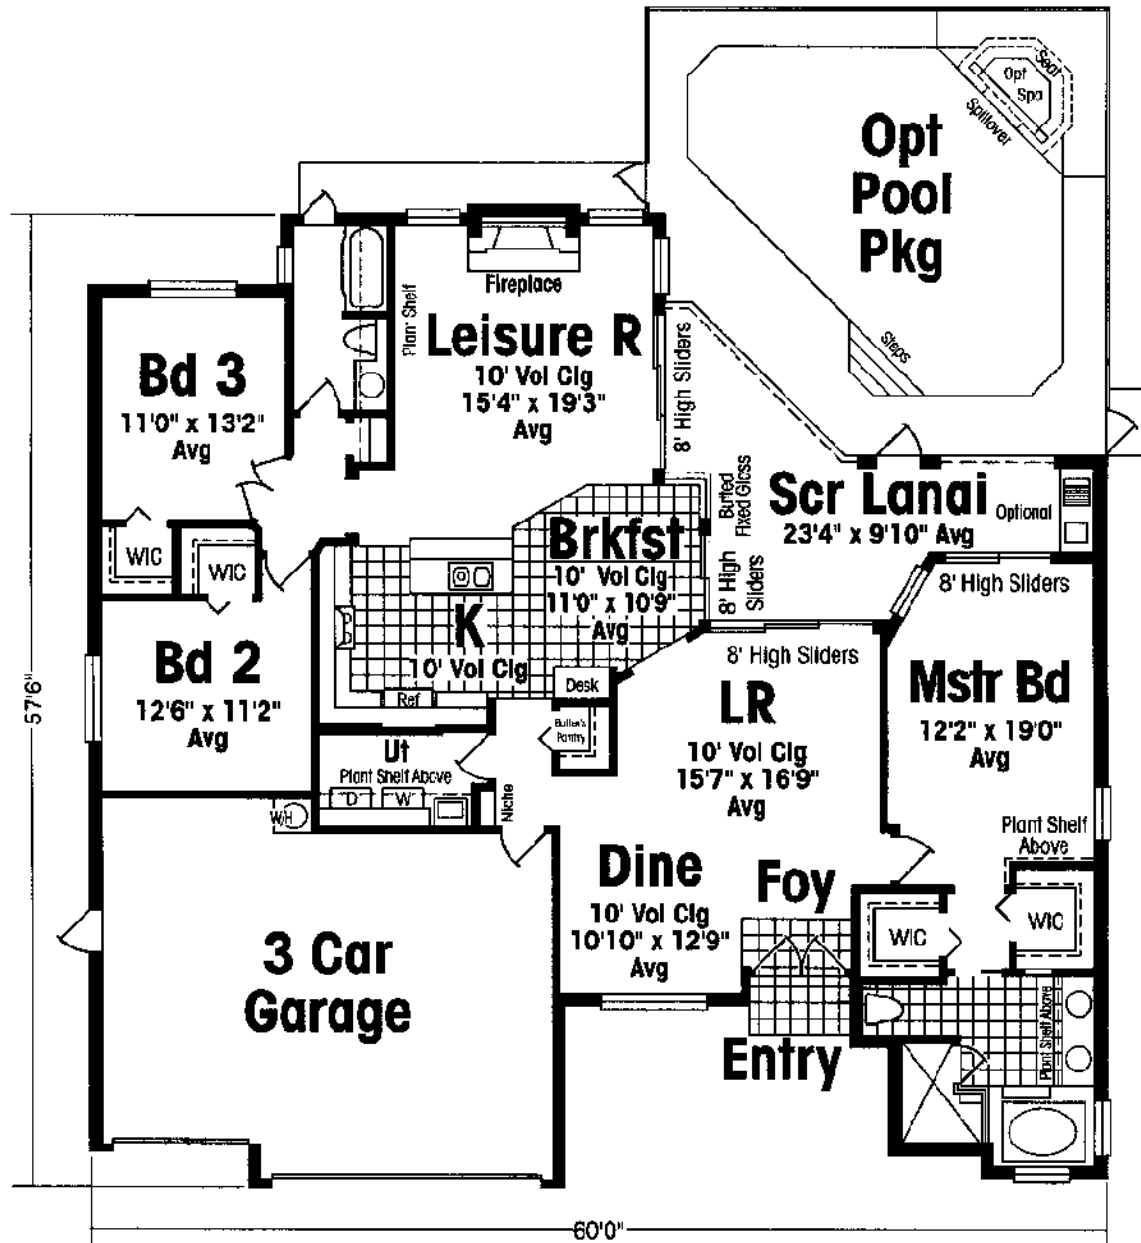

The Grand Cayman

3 Bedrooms 2 Baths Family Room 3 Car Garage Screened Lanai

LIVING AREA	2003
GARAGE	607
SCREENED LANAI	240
ENTRY	125
TOTAL SQ. FT.	2975